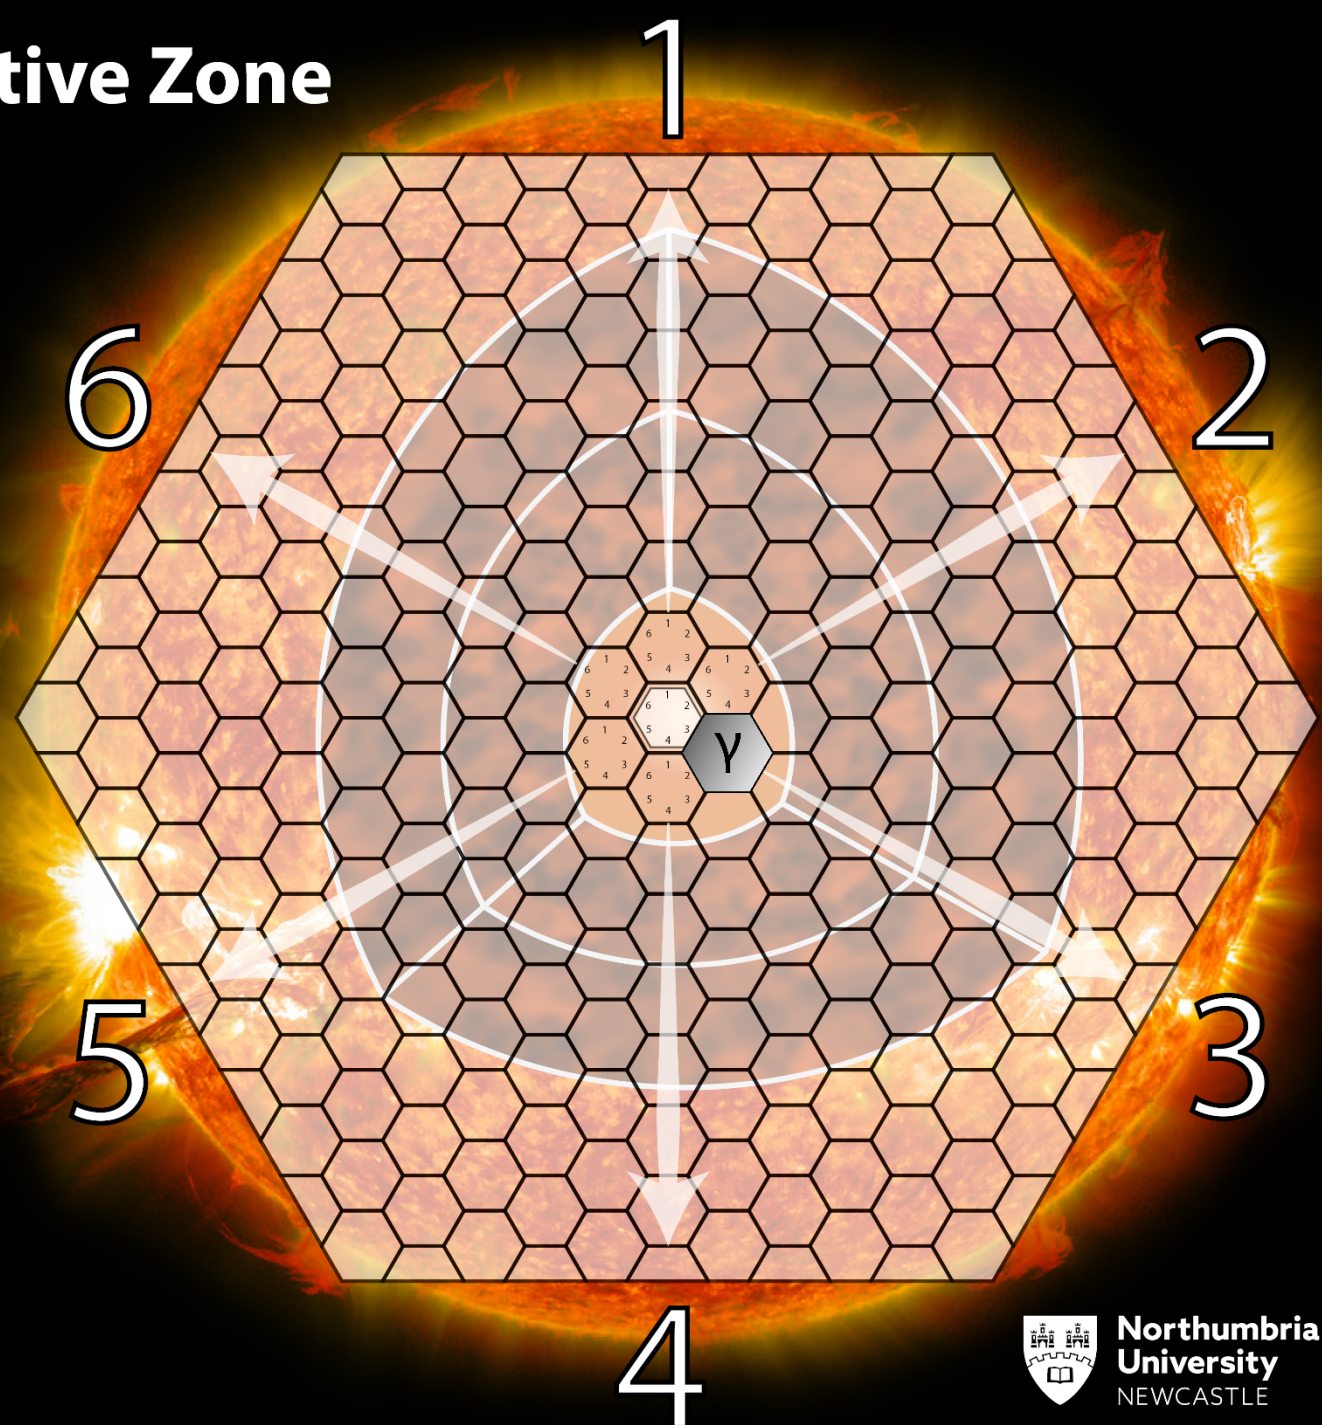

Escape the Radiative Zone

Roll the dice to help your photon escape the radiative zone.

Place your photon on the center hexagon and each time you roll, move your photon in the numbered direction.

Escape the Radiative Zone

Roll the dice to help your photon escape the radiative zone.

Place your photon on the center hexagon and each time you roll, move your photon in the numbered direction.

Escape the Radiative Zone

Roll the dice to help your photon escape the radiative zone.

Place your photon on the center hexagon and each time you roll, move your photon in the numbered direction.

Escape the Radiative Zone

Roll the dice to help your photon escape the radiative zone.

Place your photon on the center hexagon and each time you roll, move your photon in the numbered direction.