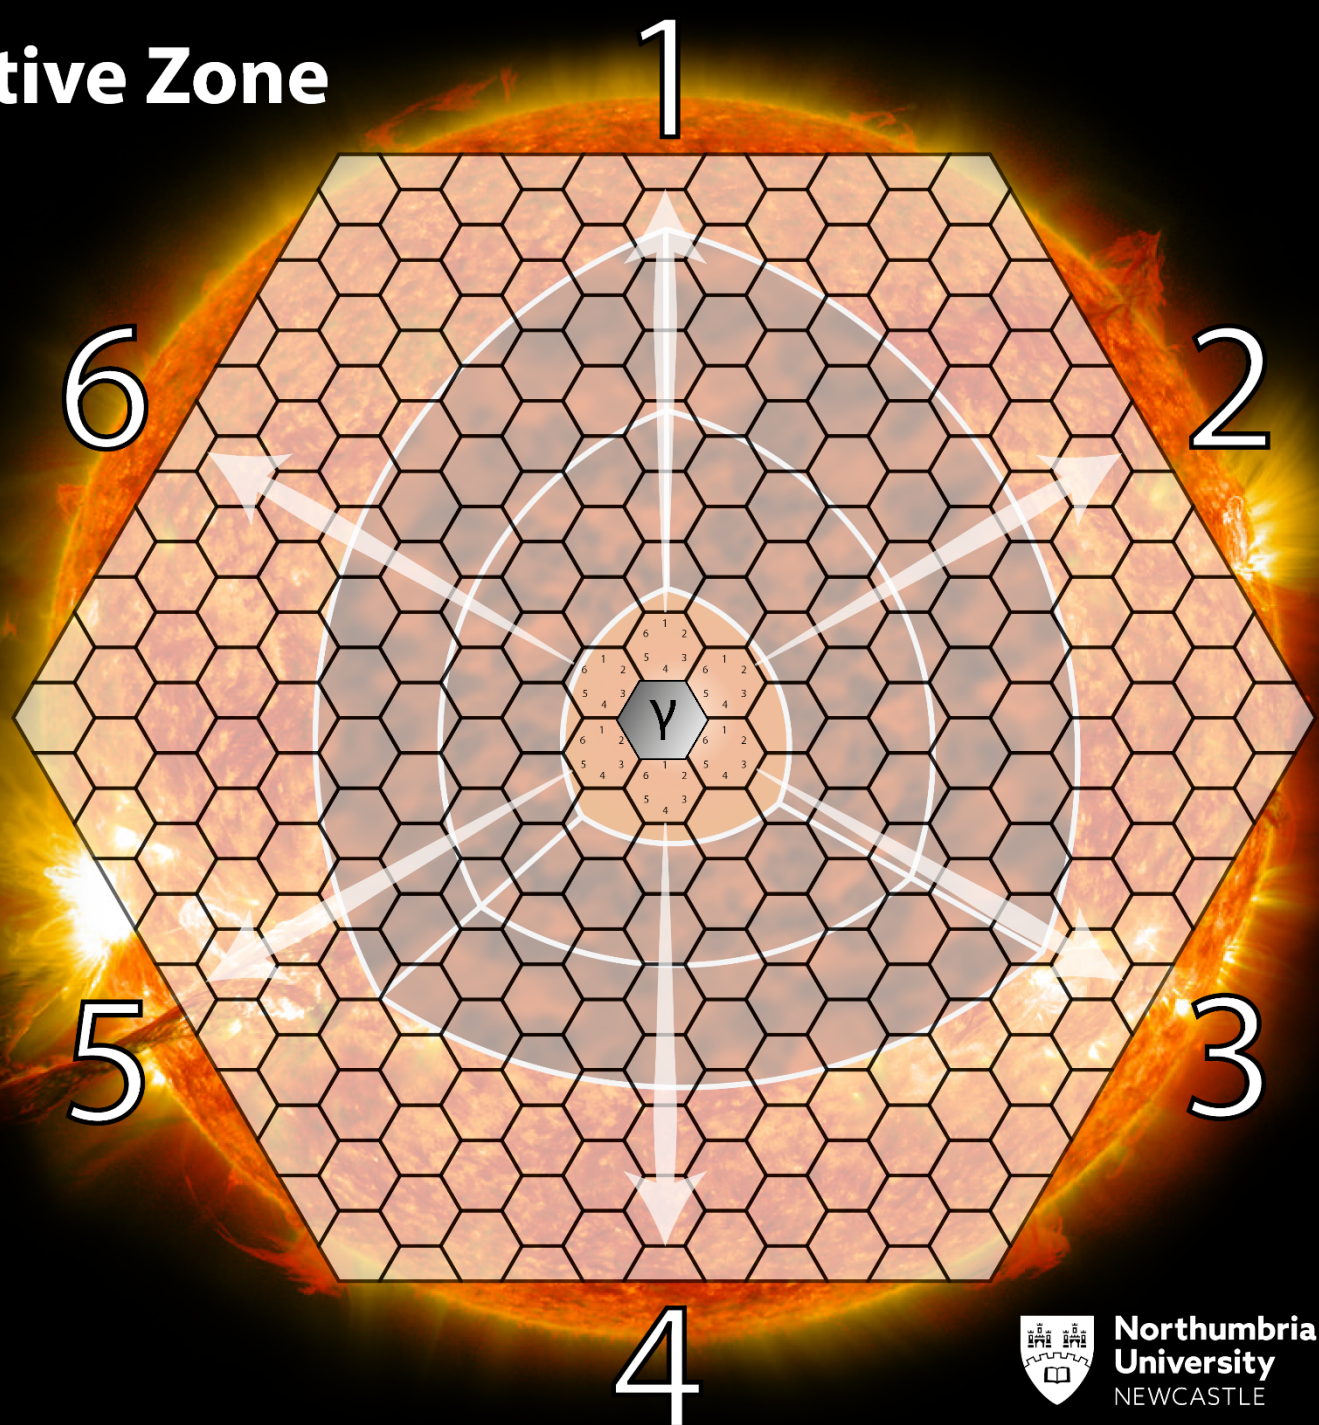

Escape the Radiative Zone

Roll the dice to help your photon escape the radiative zone.

Place your photon on the center hexagon and each time you roll, move your photon in the numbered direction.

Escape the Radiative Zone

Roll the dice to help your photon escape the radiative zone.

Place your photon on the center hexagon and each time you roll, move your photon in the numbered direction.

Escape the Radiative Zone

Roll the dice to help your photon escape the radiative zone.

Place your photon on the center hexagon and each time you roll, move your photon in the numbered direction.

Escape the Radiative Zone

Roll the dice to help your photon escape the radiative zone.

Place your photon on the center hexagon and each time you roll, move your photon in the numbered direction.