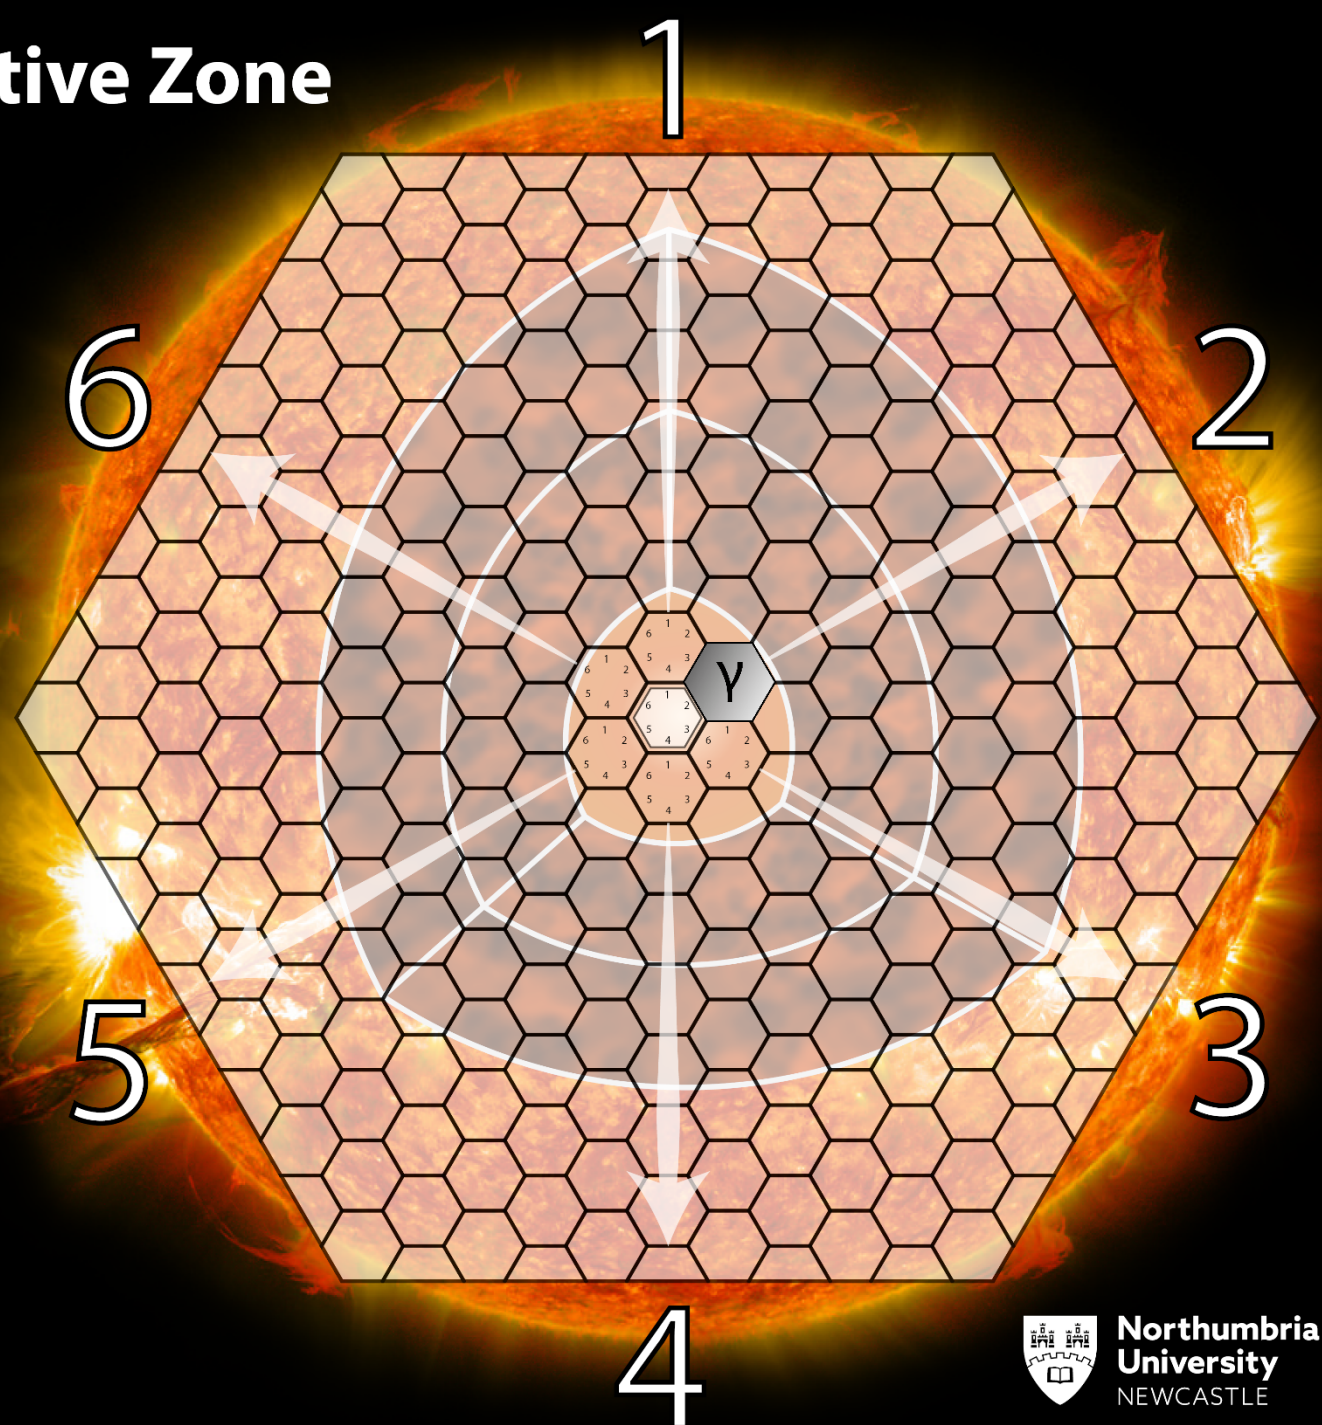

Escape the Radiative Zone

Roll the dice to help your photon escape the radiative zone.

Place your photon on the center hexagon and each time you roll, move your photon in the numbered direction.

Escape the Radiative Zone

Roll the dice to help your photon escape the radiative zone.

Place your photon on the center hexagon and each time you roll, move your photon in the numbered direction.

Escape the Radiative Zone

Roll the dice to help your photon escape the radiative zone.

Place your photon on the center hexagon and each time you roll, move your photon in the numbered direction.

Escape the Radiative Zone

Roll the dice to help your photon escape the radiative zone.

Place your photon on the center hexagon and each time you roll, move your photon in the numbered direction.