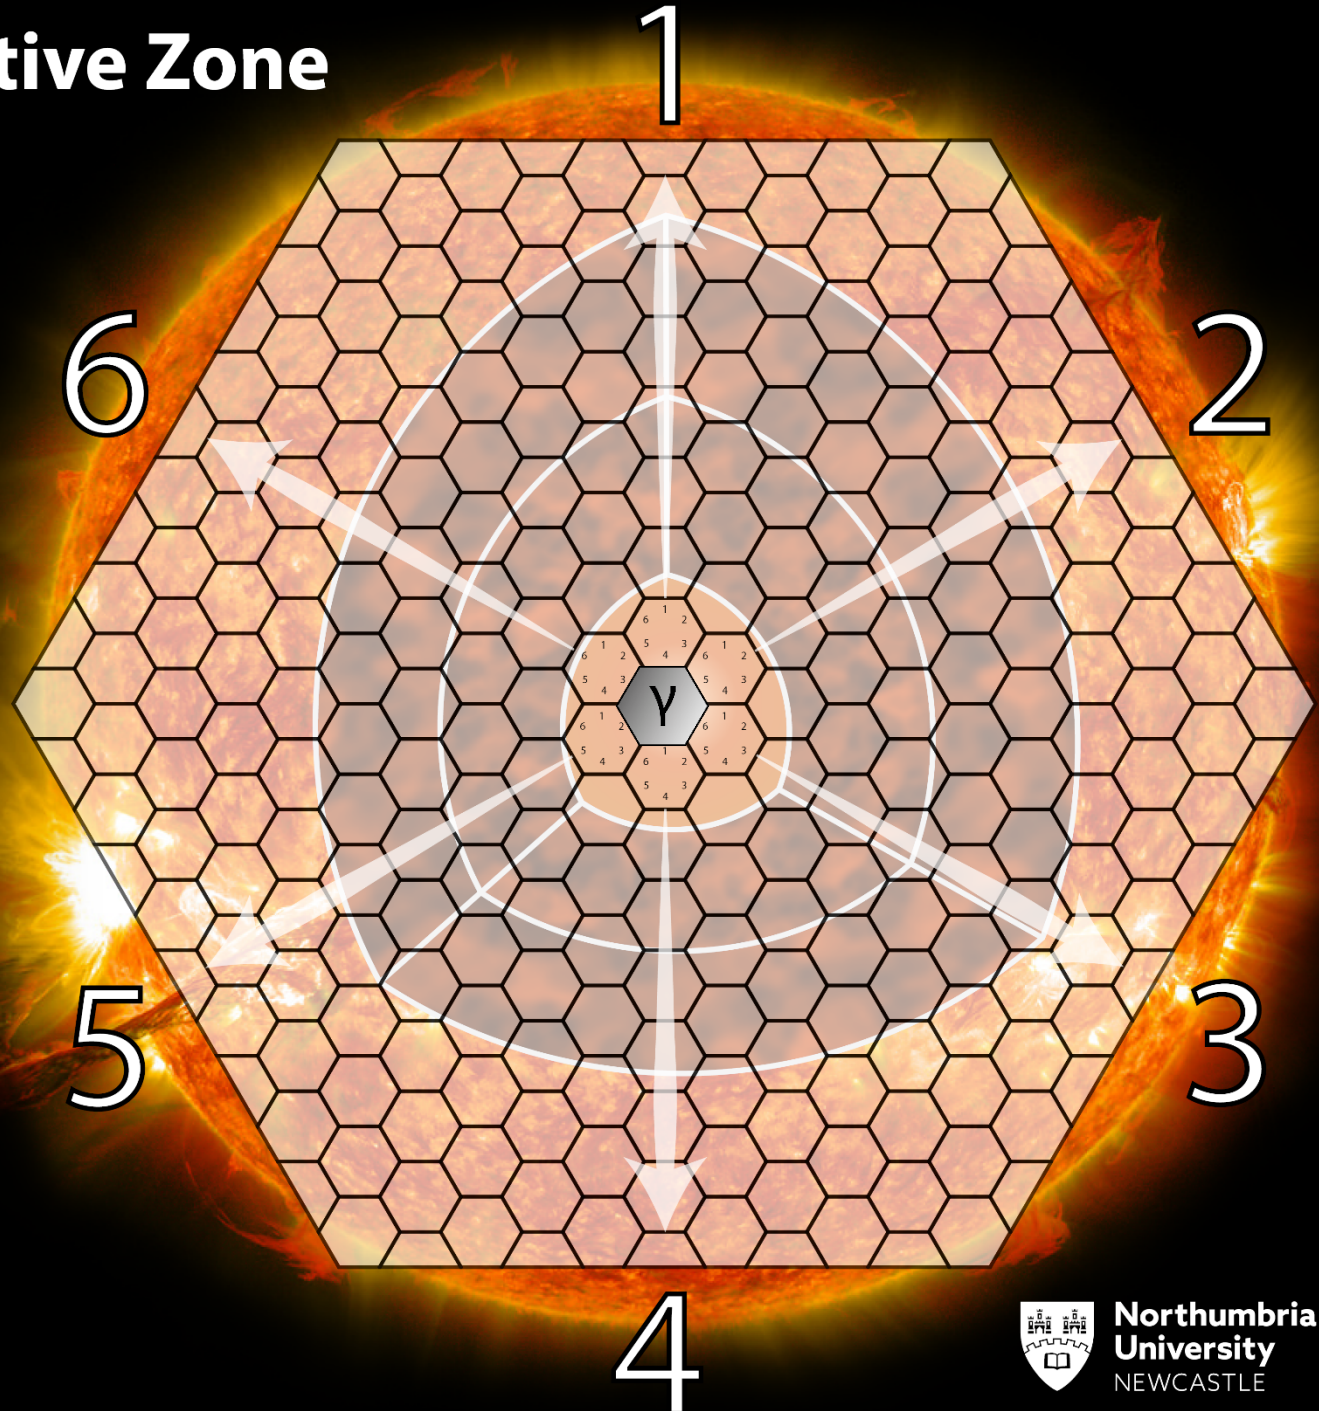

Escape the Radiative Zone

Roll the dice to help your photon escape the radiative zone.

Place your photon on the center hexagon and each time you roll, move your photon in the numbered direction.

Escape the Radiative Zone

Roll the dice to help your photon escape the radiative zone.

Place your photon on the center hexagon and each time you roll, move your photon in the numbered direction.

Escape the Radiative Zone

Roll the dice to help your photon escape the radiative zone.

Place your photon on the center hexagon and each time you roll, move your photon in the numbered direction.

Escape the Radiative Zone

Roll the dice to help your photon escape the radiative zone.

Place your photon on the center hexagon and each time you roll, move your photon in the numbered direction.