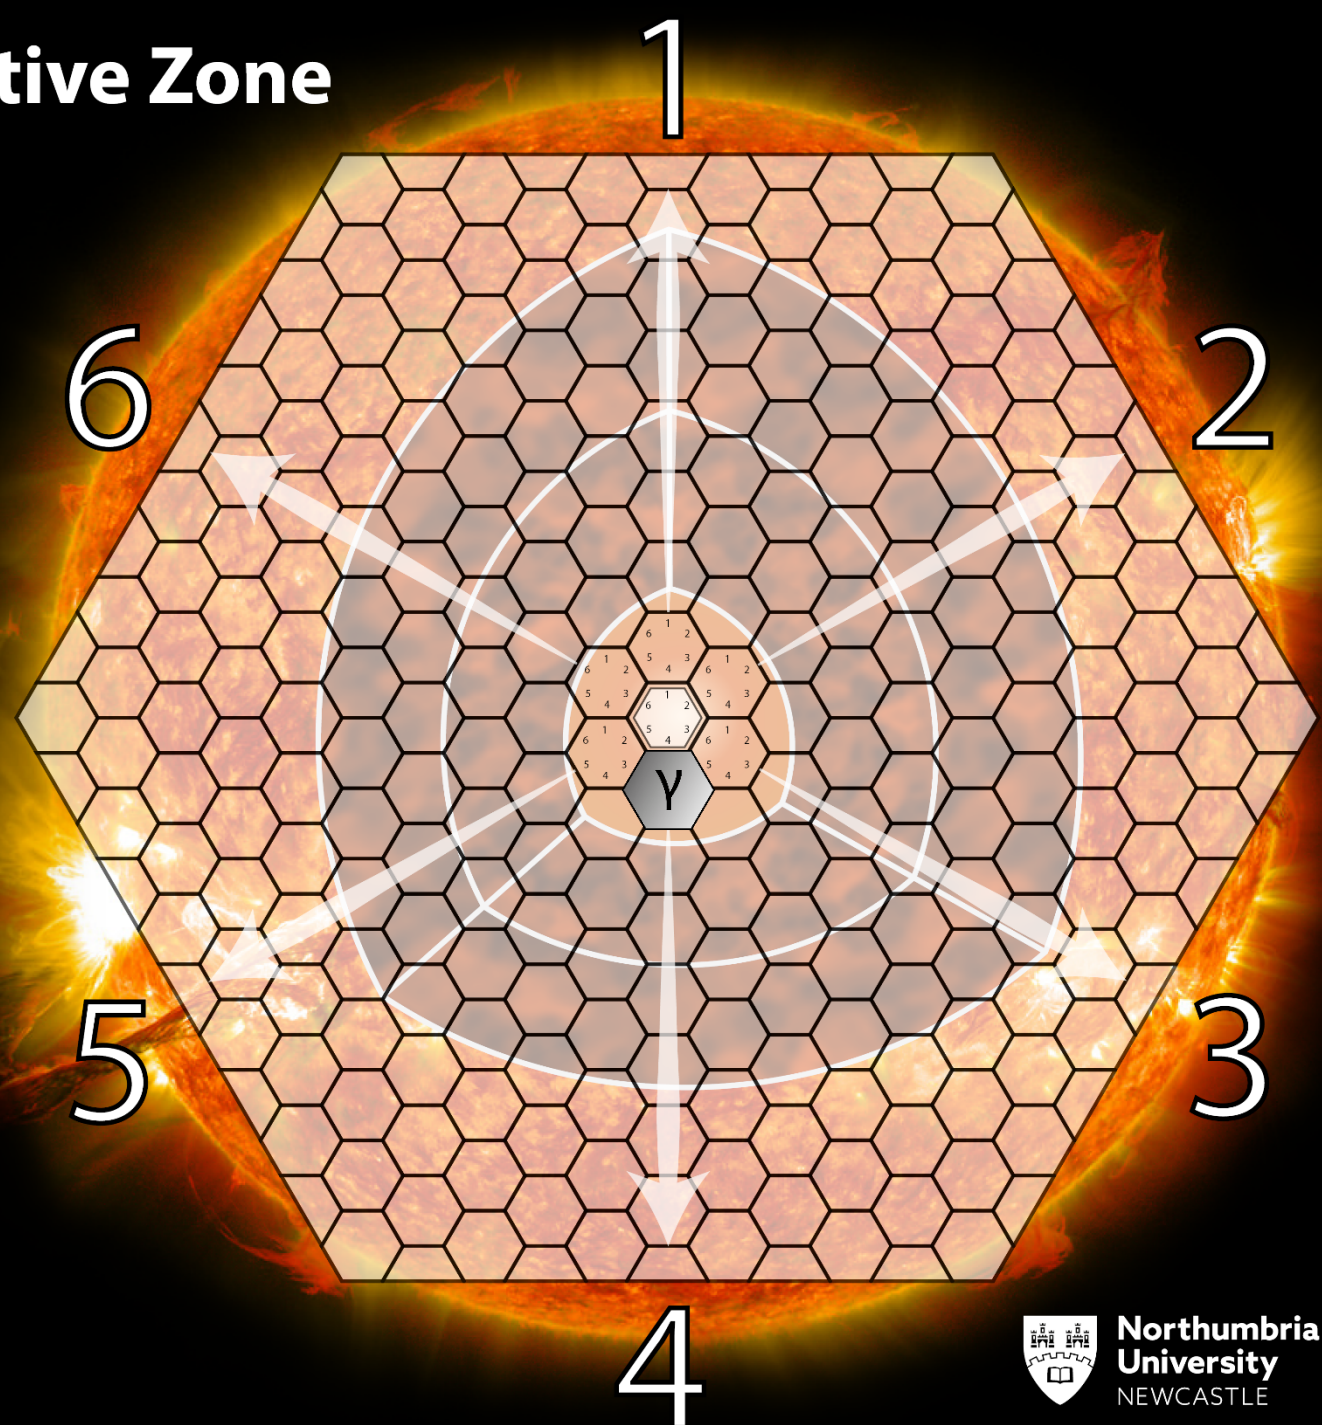

Roll the dice to help your photon escape the radiative zone.

Place your photon on the center hexagon and each time you roll, move your photon in the numbered direction.

Escape the Radiative Zone

Roll the dice to help your photon escape the radiative zone.

Place your photon on the center hexagon and each time you roll, move your photon in the numbered direction.

Escape the Radiative Zone

Roll the dice to help your photon escape the radiative zone.

Place your photon on the center hexagon and each time you roll, move your photon in the numbered direction.

Escape the Radiative Zone

Roll the dice to help your photon escape the radiative zone.

Place your photon on the center hexagon and each time you roll, move your photon in the numbered direction.

Escape the Radiative Zone