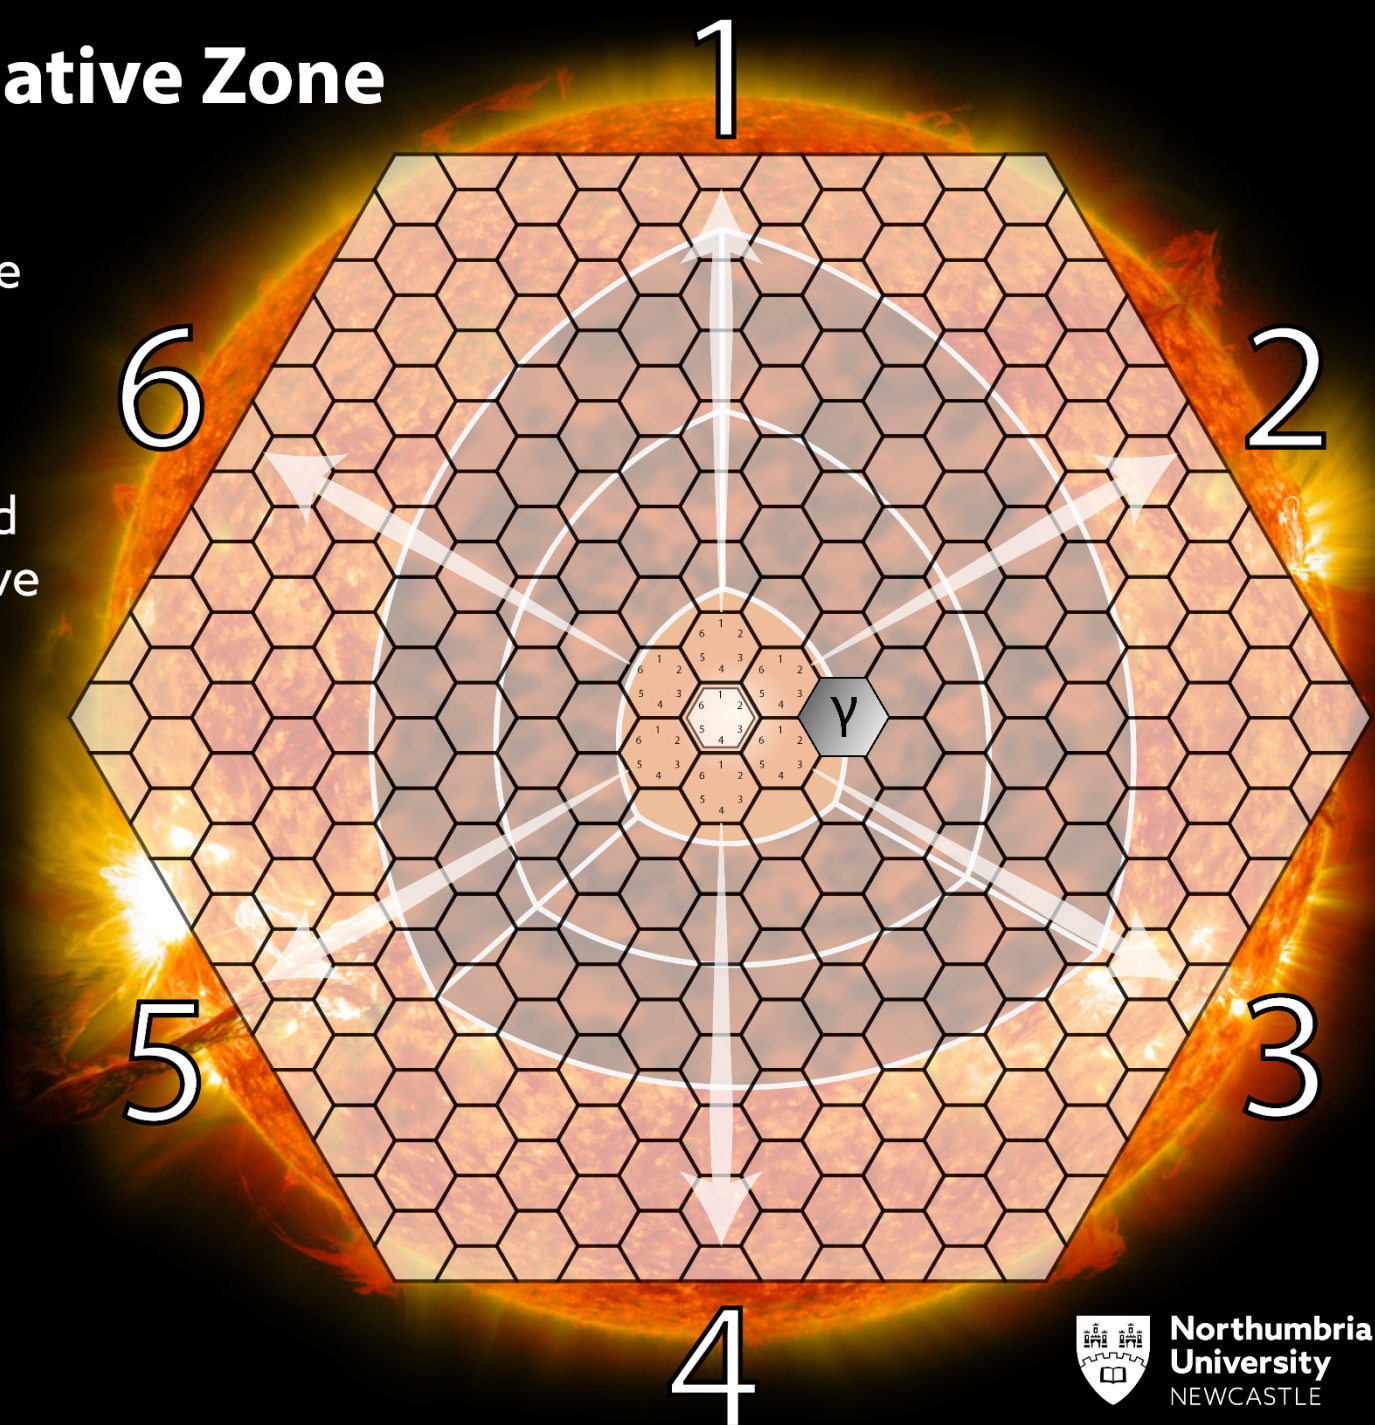

Roll the dice to help your photon escape the radiative zone.

Place your photon on the center hexagon and each time you roll, move your photon in the numbered direction.

Escape the Radiative Zone

Roll the dice to help your photon escape the radiative zone.

Place your photon on the center hexagon and each time you roll, move your photon in the numbered direction.

Escape the Radiative Zone

Roll the dice to help your photon escape the radiative zone.

Place your photon on the center hexagon and each time you roll, move your photon in the numbered direction.

Escape the Radiative Zone

Roll the dice to help your photon escape the radiative zone.

Place your photon on the center hexagon and each time you roll, move your photon in the numbered direction.

Escape the Radiative Zone