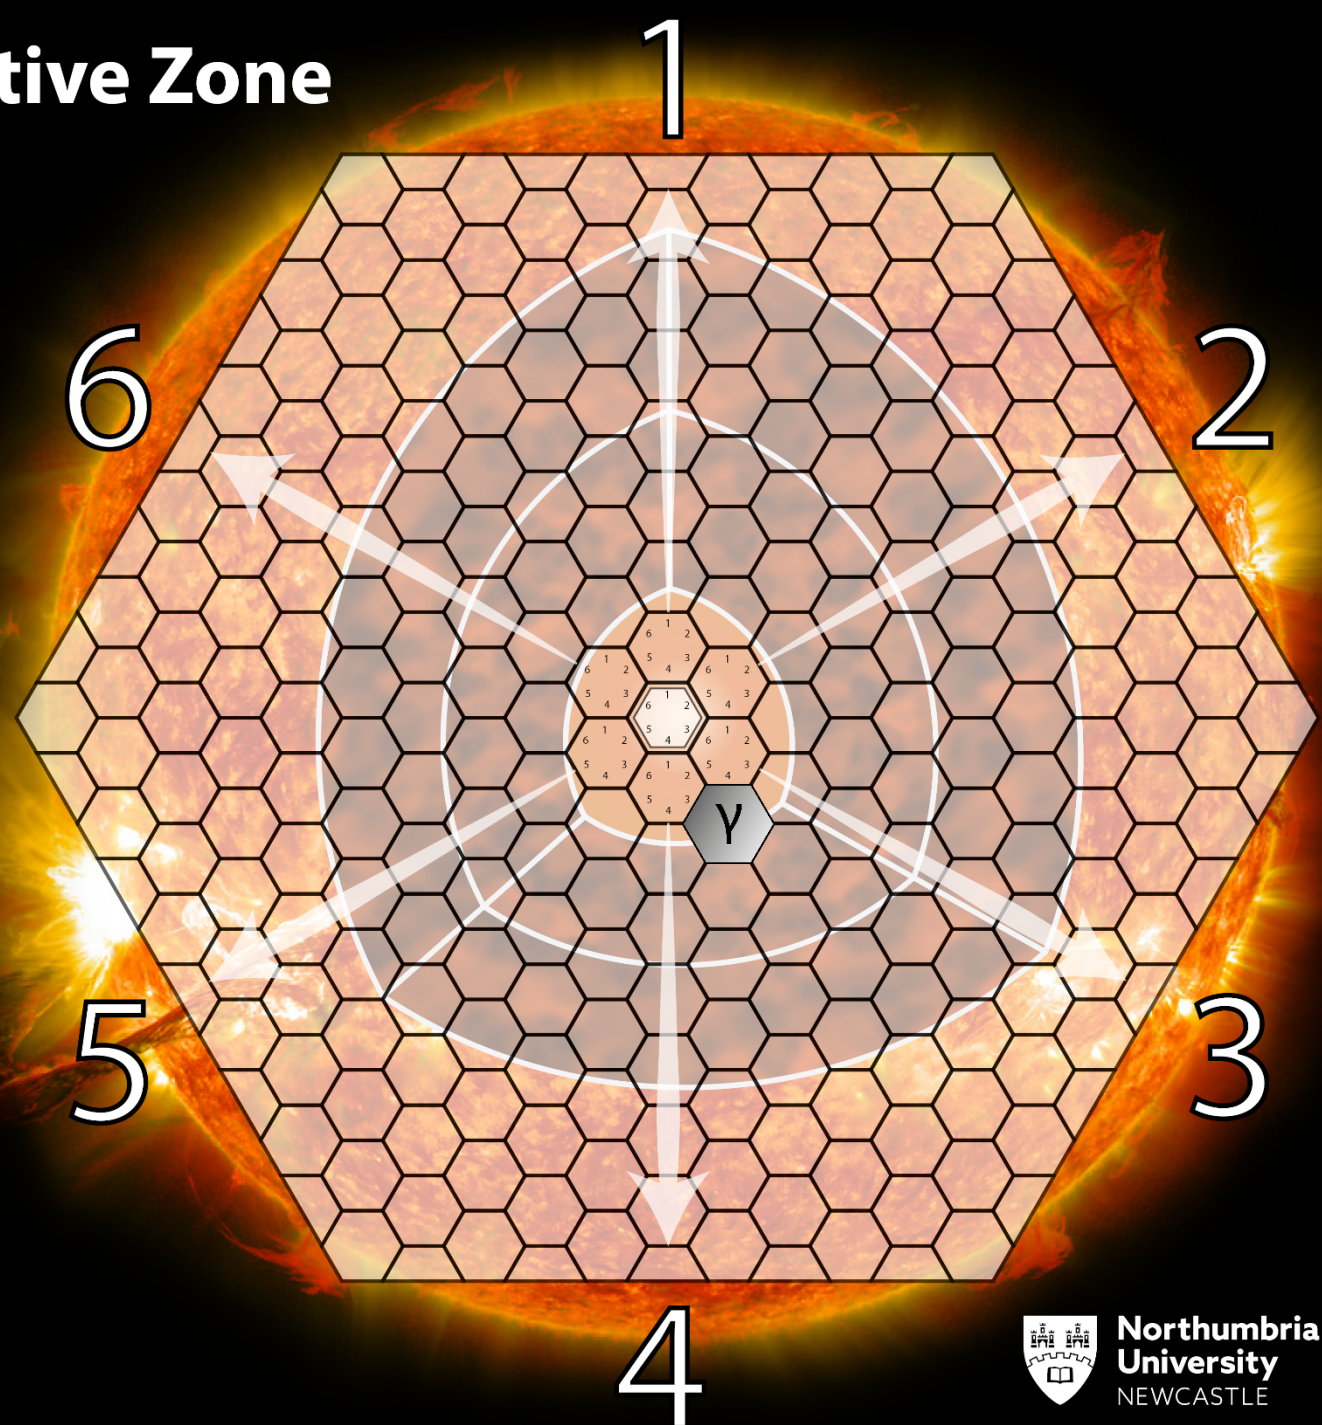

Escape the Radiative Zone

Roll the dice to help your photon escape the radiative zone.

Place your photon on the center hexagon and each time you roll, move your photon in the numbered direction.

Escape the Radiative Zone

Roll the dice to help your photon escape the radiative zone.

Place your photon on the center hexagon and each time you roll, move your photon in the numbered direction.

Escape the Radiative Zone

Roll the dice to help your photon escape the radiative zone.

Place your photon on the center hexagon and each time you roll, move your photon in the numbered direction.

Escape the Radiative Zone

Roll the dice to help your photon escape the radiative zone.

Place your photon on the center hexagon and each time you roll, move your photon in the numbered direction.