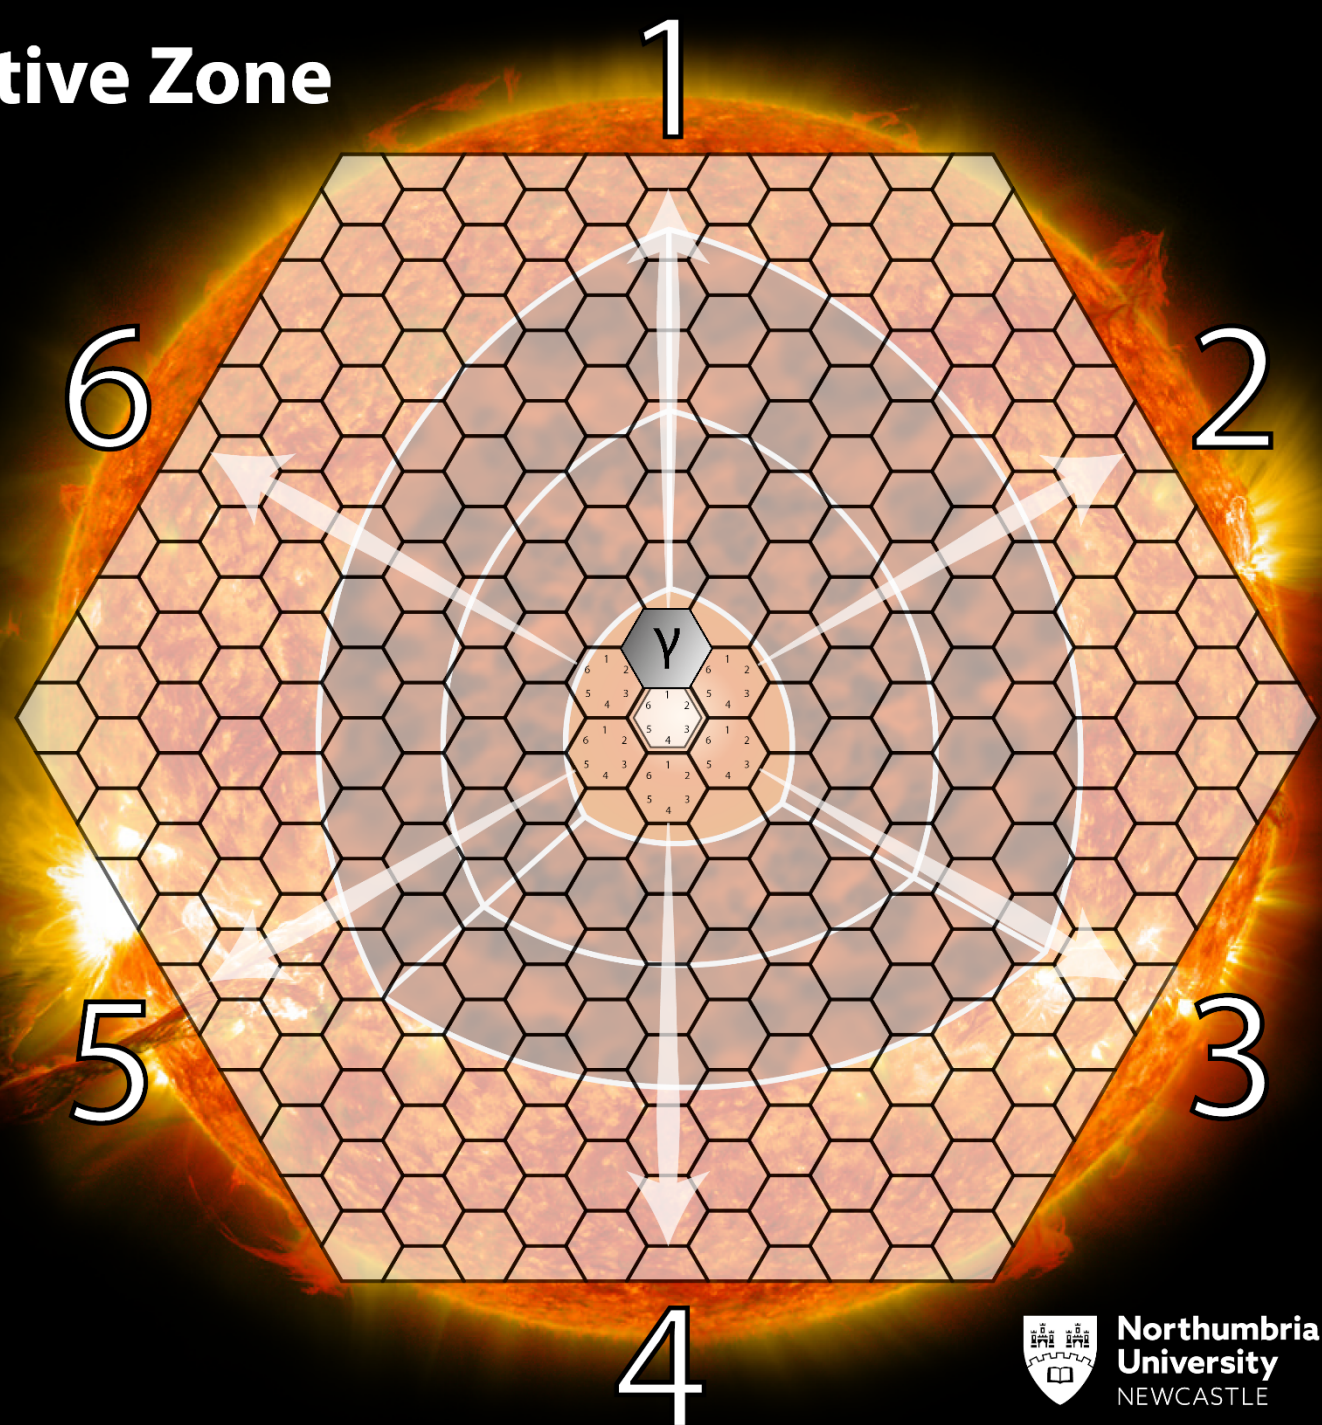

Escape the Radiative Zone

Roll the dice to help your photon escape the radiative zone.

Place your photon on the center hexagon and each time you roll, move your photon in the numbered direction.

Escape the Radiative Zone

Roll the dice to help your photon escape the radiative zone.

Place your photon on the center hexagon and each time you roll, move your photon in the numbered direction.

Escape the Radiative Zone

Roll the dice to help your photon escape the radiative zone.

Place your photon on the center hexagon and each time you roll, move your photon in the numbered direction.

Escape the Radiative Zone

Roll the dice to help your photon escape the radiative zone.

Place your photon on the center hexagon and each time you roll, move your photon in the numbered direction.