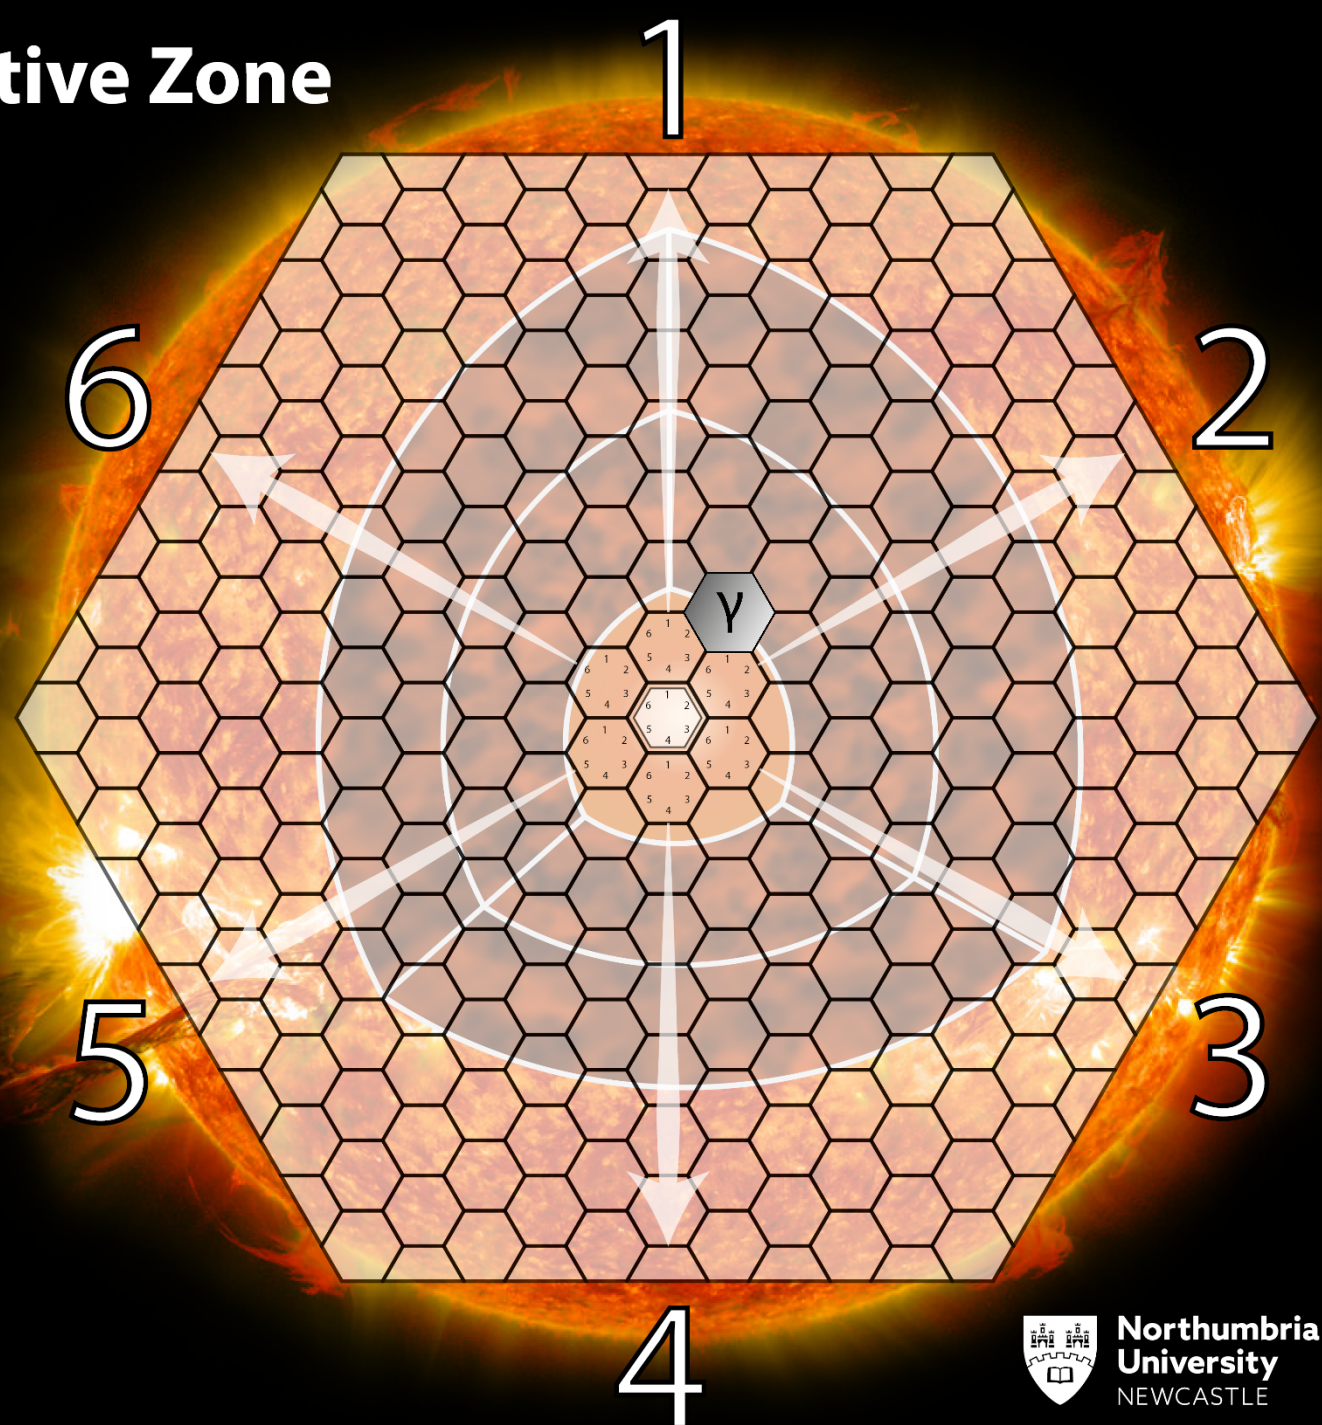

Escape the Radiative Zone

Roll the dice to help your photon escape the radiative zone.

Place your photon on the center hexagon and each time you roll, move your photon in the numbered direction.

Escape the Radiative Zone

Roll the dice to help your photon escape the radiative zone.

Place your photon on the center hexagon and each time you roll, move your photon in the numbered direction.

Escape the Radiative Zone

Roll the dice to help your photon escape the radiative zone.

Place your photon on the center hexagon and each time you roll, move your photon in the numbered direction.

Escape the Radiative Zone

Roll the dice to help your photon escape the radiative zone.

Place your photon on the center hexagon and each time you roll, move your photon in the numbered direction.